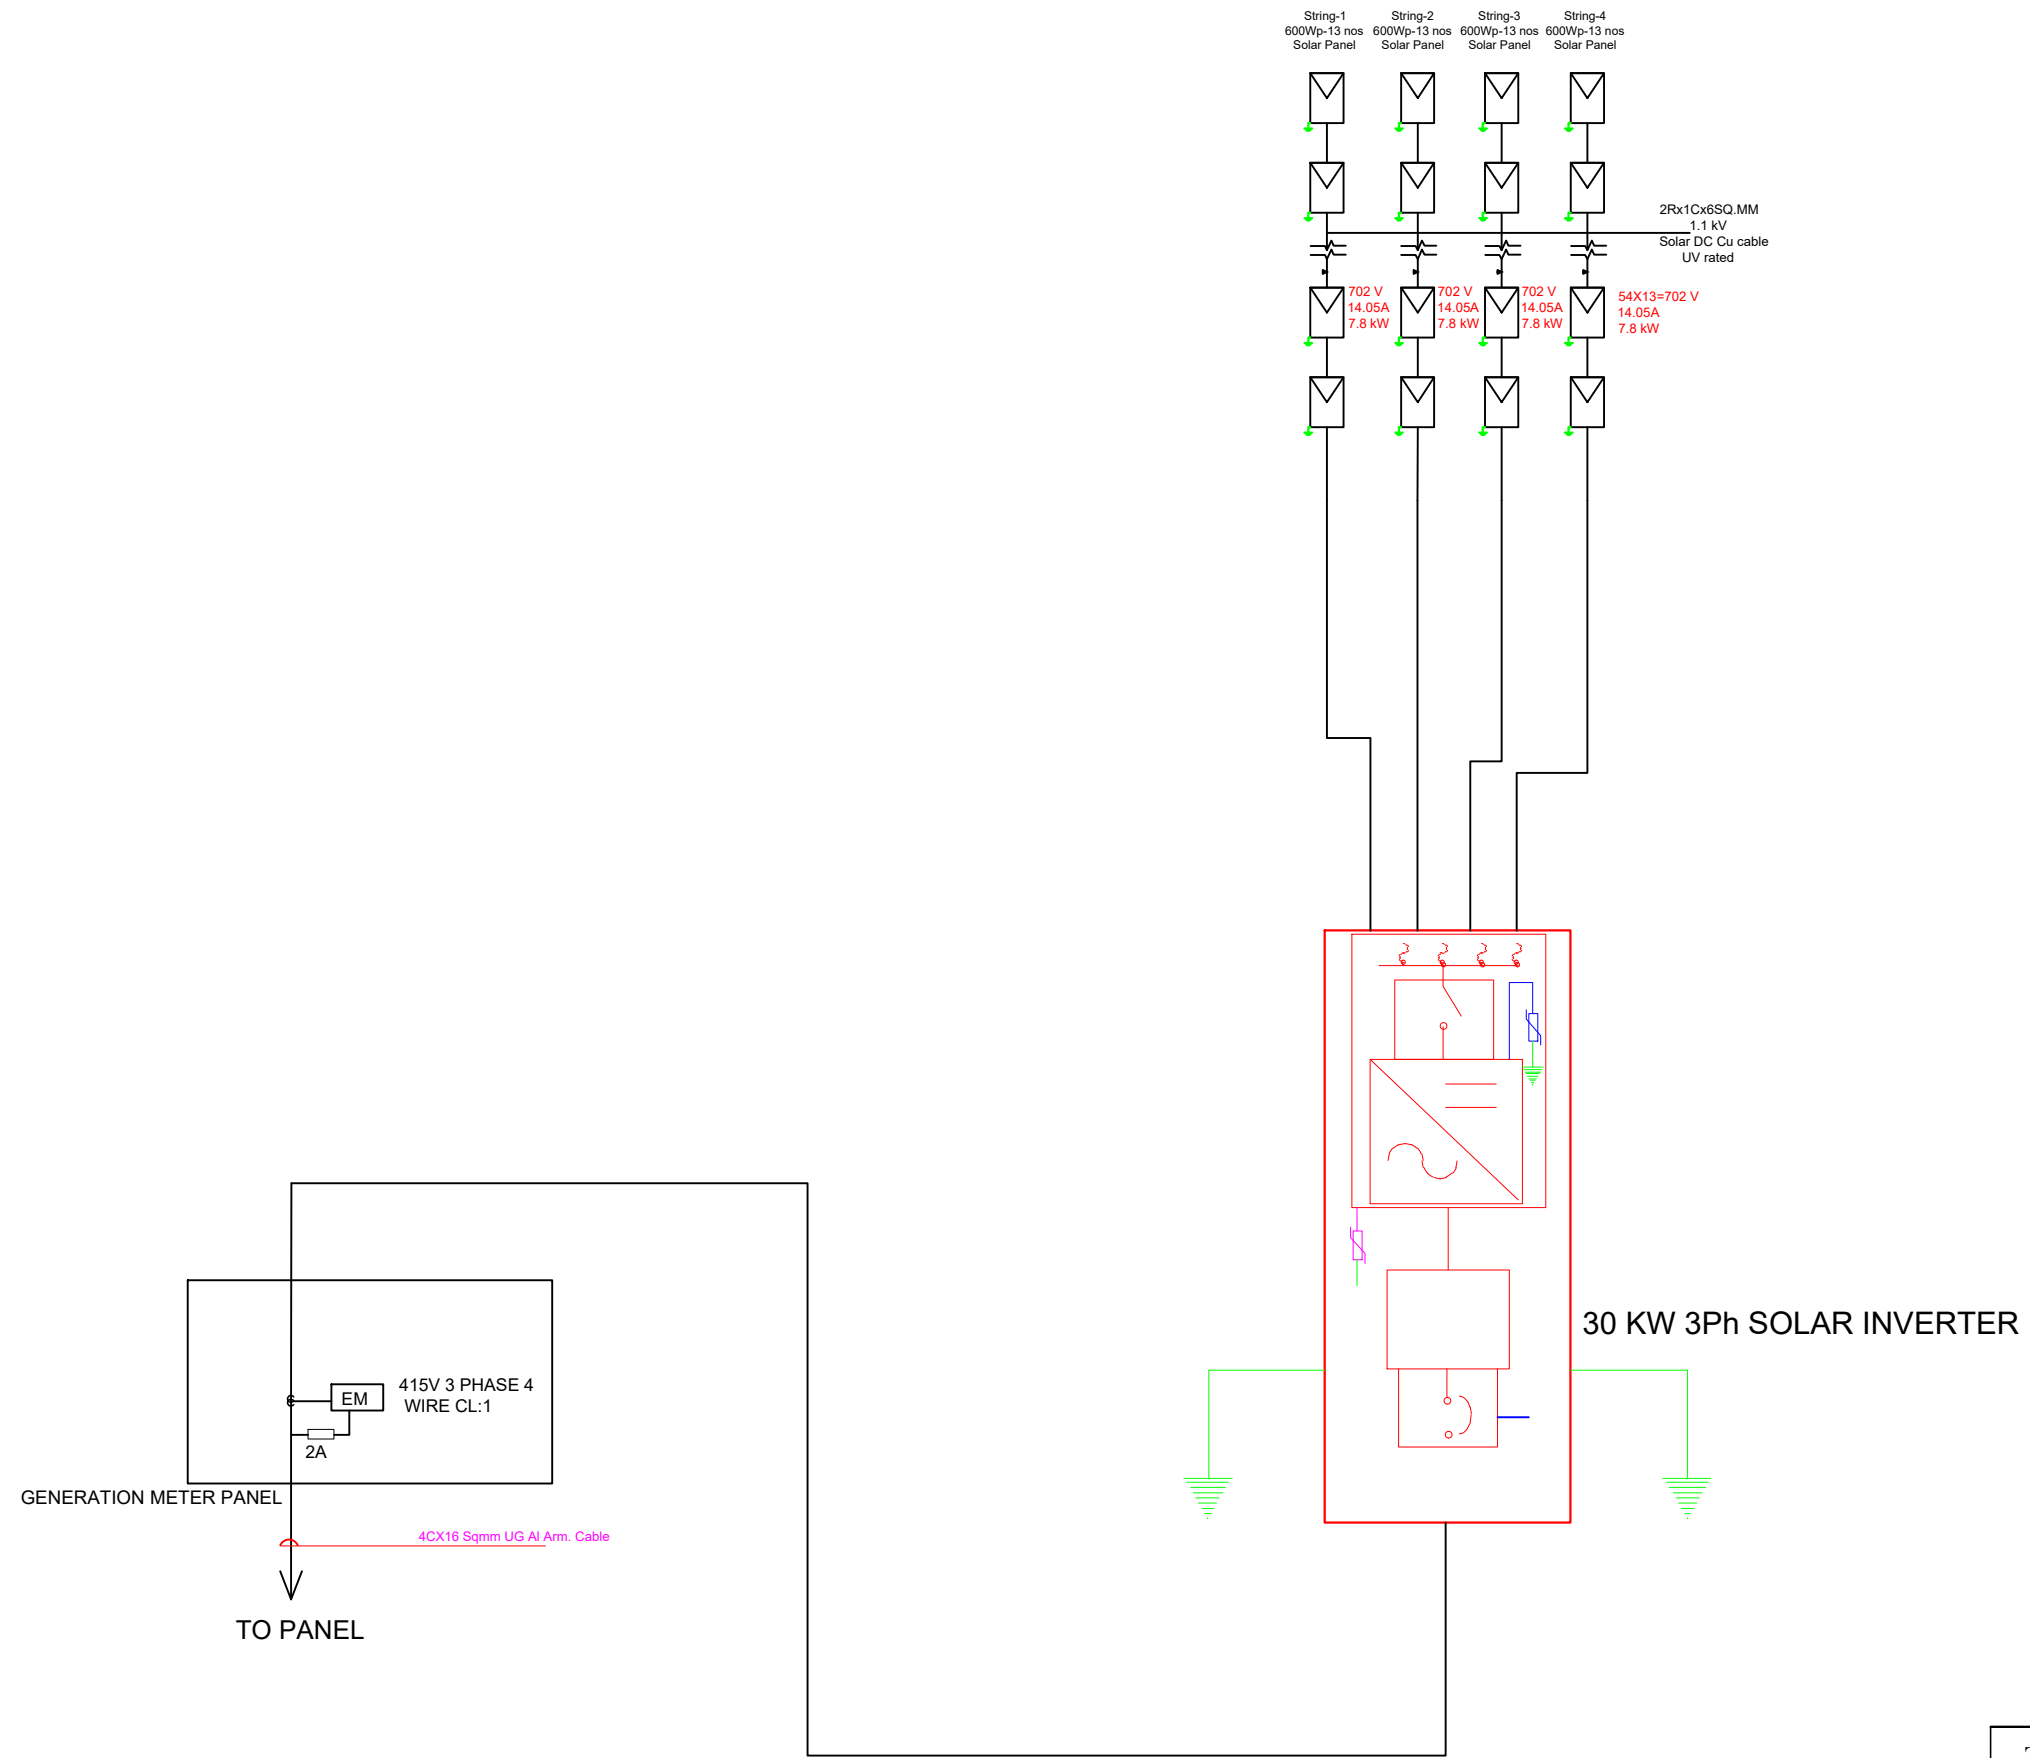

### Terrace Floor at L01- 52 Panels

<b>Title</b>	<b>30 KWp Solar Power Plant-Kedaram</b>
<b>Project</b>	<b>SITC of 30 KWp Solar Power Plant and connected electricians at IIT Palakkad.</b>